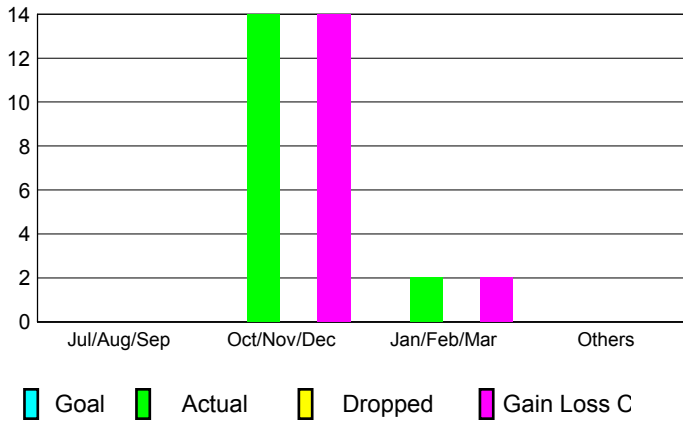

GMT: **PEI-JEN CHEN**

Location: **REP OF CHINA**

GMT CA: **5**

CLUBS

Month	New Club Goal	Actual New Clubs	Actual Dropped Clubs	Gain/Loss of Clubs
2012-2013				
Jul/Aug/Sep		0	0	0
Oct/Nov/Dec		14	0	14
Jan/Feb/Mar		2	0	2
Apr/May/June		0	0	0
Totals		16	0	16

Club Results 2012-2013

Goal, New, Dropped, Gain/Loss

MEMBERSHIP

Month	Net Memb Goal	Actual New Memb	Actual Dropped Memb	Gain/Loss of Memb
2012-2013				
Jul/Aug/Sep		424	54	370
Oct/Nov/Dec		545	50	495
Jan/Feb/Mar		90	23	67
Apr/May/June		26	438	-412
Totals		1085	565	520