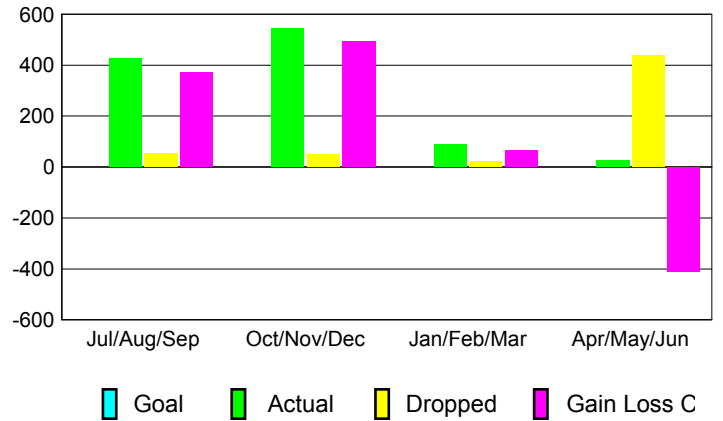

GMT: **PEI-JEN CHEN**

Location: **REP OF CHINA**

GMT CA: **5**

CLUBS

Month	New Club Goal	Actual New Clubs	Actual Dropped Clubs	Gain/Loss of Clubs
2012-2013				
Jul/Aug/Sep		0	0	0
Oct/Nov/Dec		14	0	14
Jan/Feb/Mar		2	0	2
Apr/May/June		0	0	0
Totals		16	0	16

Club Results 2012-2013

Goal, New, Dropped, Gain/Loss

MEMBERSHIP

Month	Net Memb Goal	Actual New Memb	Actual Dropped Memb	Gain/Loss of Memb
2012-2013				
Jul/Aug/Sep		424	54	370
Oct/Nov/Dec		545	50	495
Jan/Feb/Mar		90	23	67
Apr/May/June		26	438	-412
Totals		1085	565	520

Membership Results 2012-2013

Goal, New, Dropped, Gain/Loss

YTD Status Quo Clubs 2012-2013

Status Quo Clubs Compared to Status Quo Members

Gender Comparison 2012-2013

Club Gain/Loss 2012-2013

Membership Gain/Loss 2012-2013